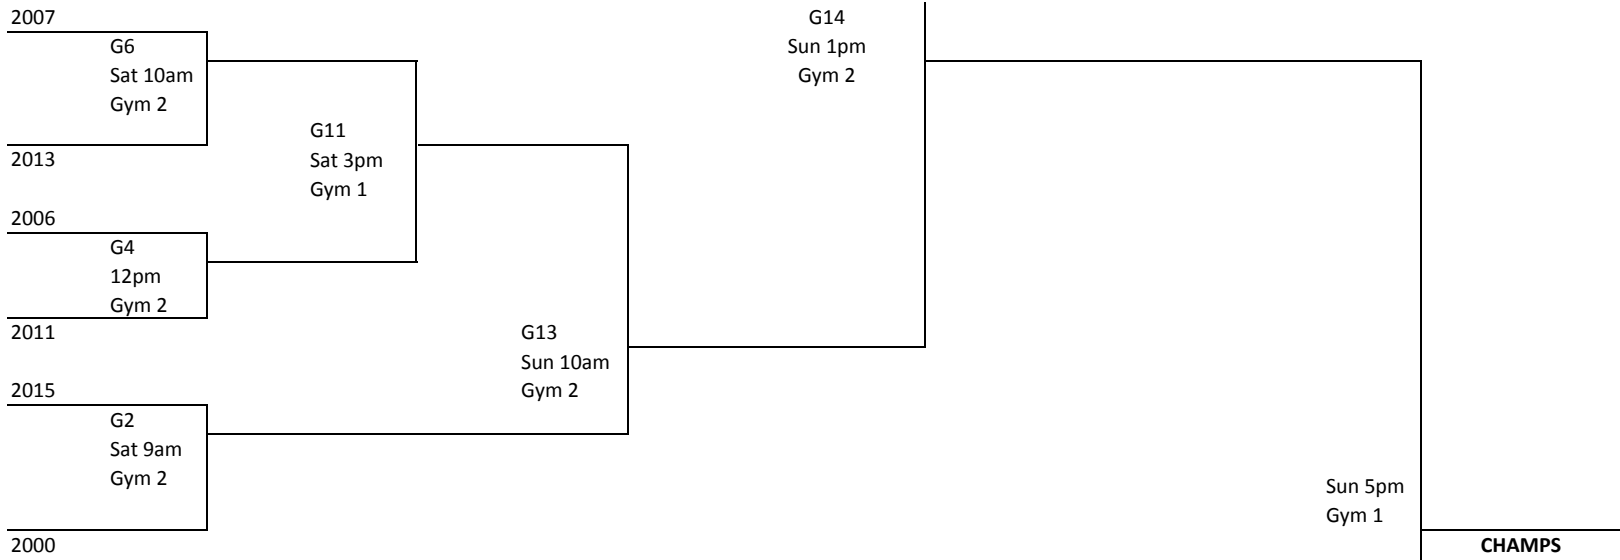

Saturday / Sunday Double Elim. Tourney (Blind Draw)

**Gym 1 = New Gym
Gym 2 = Old Gym**

Note

- 1st round games will be 15 minute halves
- 2nd round and forward all games will be 18 minute halves
- Running Clock
- (Only stops the last 2 minutes of the 2nd half)
- 3 time outs the whole game
- Overtime is 3 minutes
- (Clock stops last minute & only 1 timeout per team)

Winners Bracket

Losers Bracket