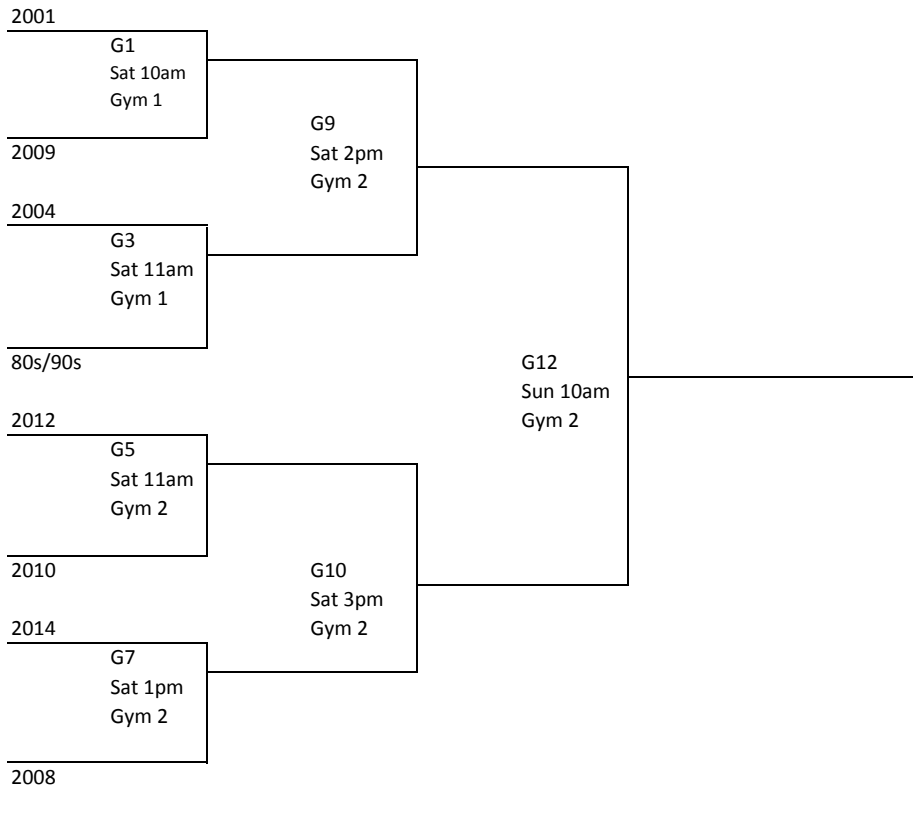

Saturday / Sunday Double Elim. Tourney (Blind Draw)

**Gym 1 = New Gym
Gym 2 = Old Gym**

Note

- 1st round games will be 15 minute halves
- 2nd round and forward all games will be 18 minute halves
- Running Clock
- (Only stops the last 2 minutes of the 2nd half)
- 3 time outs the whole game
- Overtime is 3 minutes
- (Clock stops last minute & only 1 timeout per team)

Winners Bracket

Losers Bracket