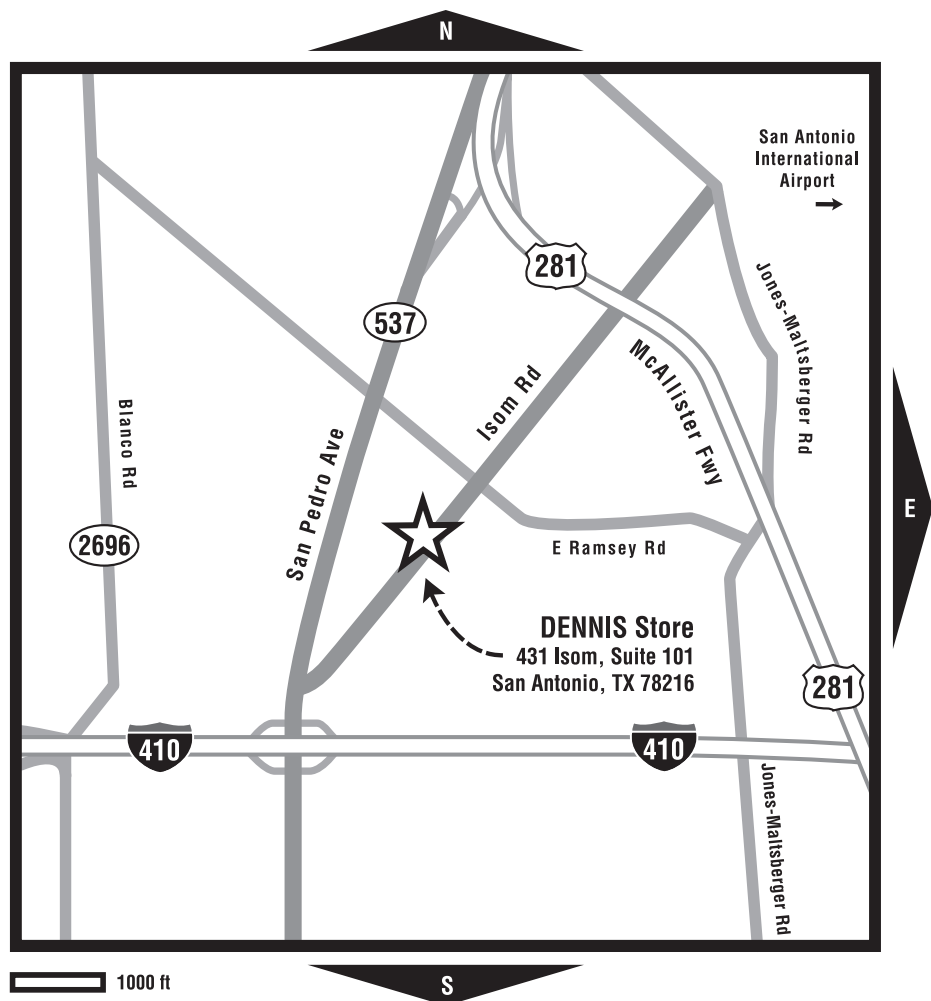

SAN ANTONIO STORE

210.366.2003 fax 210.366.4615

REGULAR STORE HOURS

Tuesday-Friday 11am – 5pm

Saturday 10am – 2pm

EXTENDED SUMMER HOURS:

August only

Monday-Friday 10am – 6pm

Saturday 10am – 3pm

DENNIS stores are closed on major holidays and from Christmas to New Year's Day.

DIRECTIONS

From Route 281, take Isom Rd exit and head southwest on Isom Rd. DENNIS is located on the west side of the street.

From Loop 410, exit San Pedro Ave and head north. Head east on Isom Rd. DENNIS is located on the west side of the street.

DENNIScrip, Gift Scrip & AFP Vouchers

- DENNIScrip is redeemable for merchandise at all DENNIS stores, on-campus sales and for online, phone and mail order purchases.
- Please note: only DENNIScrip with a barcode can be redeemed online or by phone.
- Maximum change given is $5.00 in stores and at on-campus sales. We cannot make change on mail order purchases.
- DENNIScrip is good forever!

DENNIS PROMOTIONS

All year long, DENNIS offers sales and specials for customers. Watch for changing promotions in your store and online!

To receive email notifications of our latest promotions & special offers, call National Customer Service 800.854.6951 or sign up online at www.dennisuniform.com.