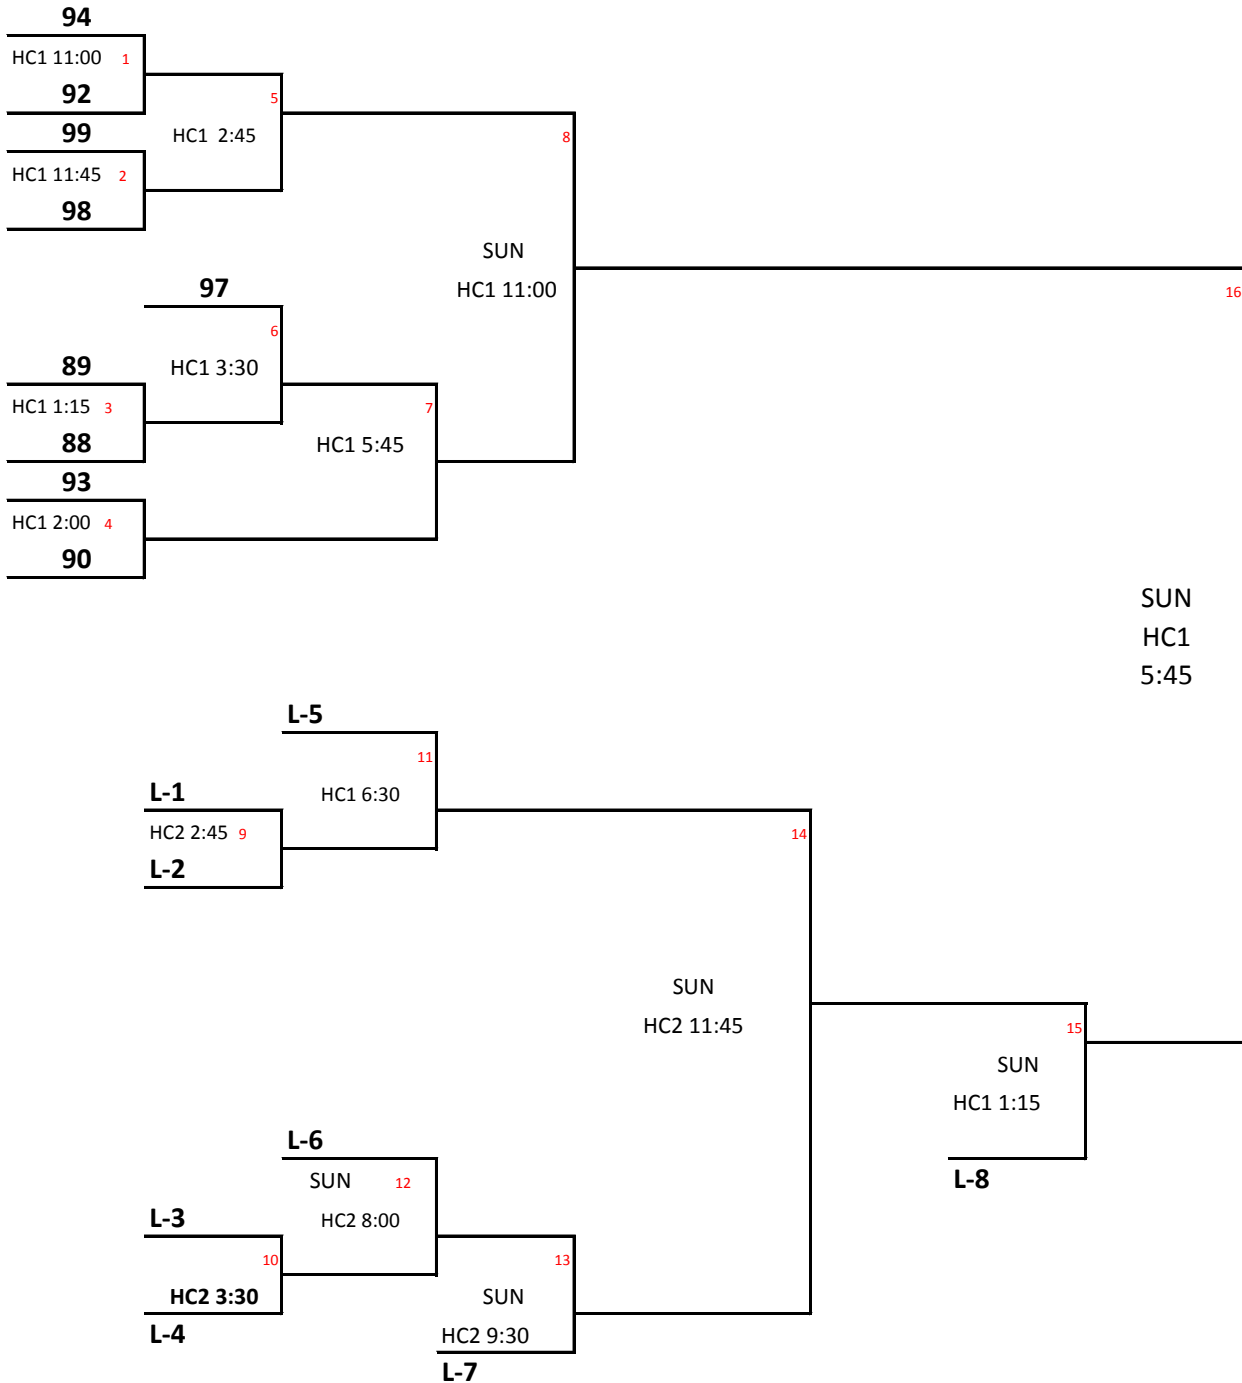

74 thru 87

88 thru 99

00 thru 13

ALL GAMES BELOW ON FIELD #1 (EXCEPT #12)

61 thru 71

All games on field #2 except Championship

61-68		
Sat	final	
2:00	score	
69/72		

69/72		
Sat	final	
5:00	score	
71		

61-68		
Sun	final	
10:15	score	
71		

If all teams are 1-1 at end of round r
run differential will be used to deter
championship game participants

If 1 team is 2-0 they advance to
championship vs the winner of the c
games head to head match up

Lady Knights

LK13		
Sat HC2	final	
8:45	score	
LK10		

LK07		
Sat HC2	final	
10:15	score	
LK10		

LK07		
Sat HC1	final	
12:30	score	
LK13		

LK #1		
Sun HC1 1	Sun HC 1	3:30
10:15		
LK # 2		
L1		
Sun HC2	Sun HC 1	3:30
2:00		
LK #3		

If all teams are 1-1 at end of round r
run differential will be used to deter
ranking for Sundays games. LK1 beir
top seed.

If 1 team is 2-0 they are LK1. LK2 and
determined by head to head game.

LK1 and LK2 will have 2 chances to a
to Championship Game