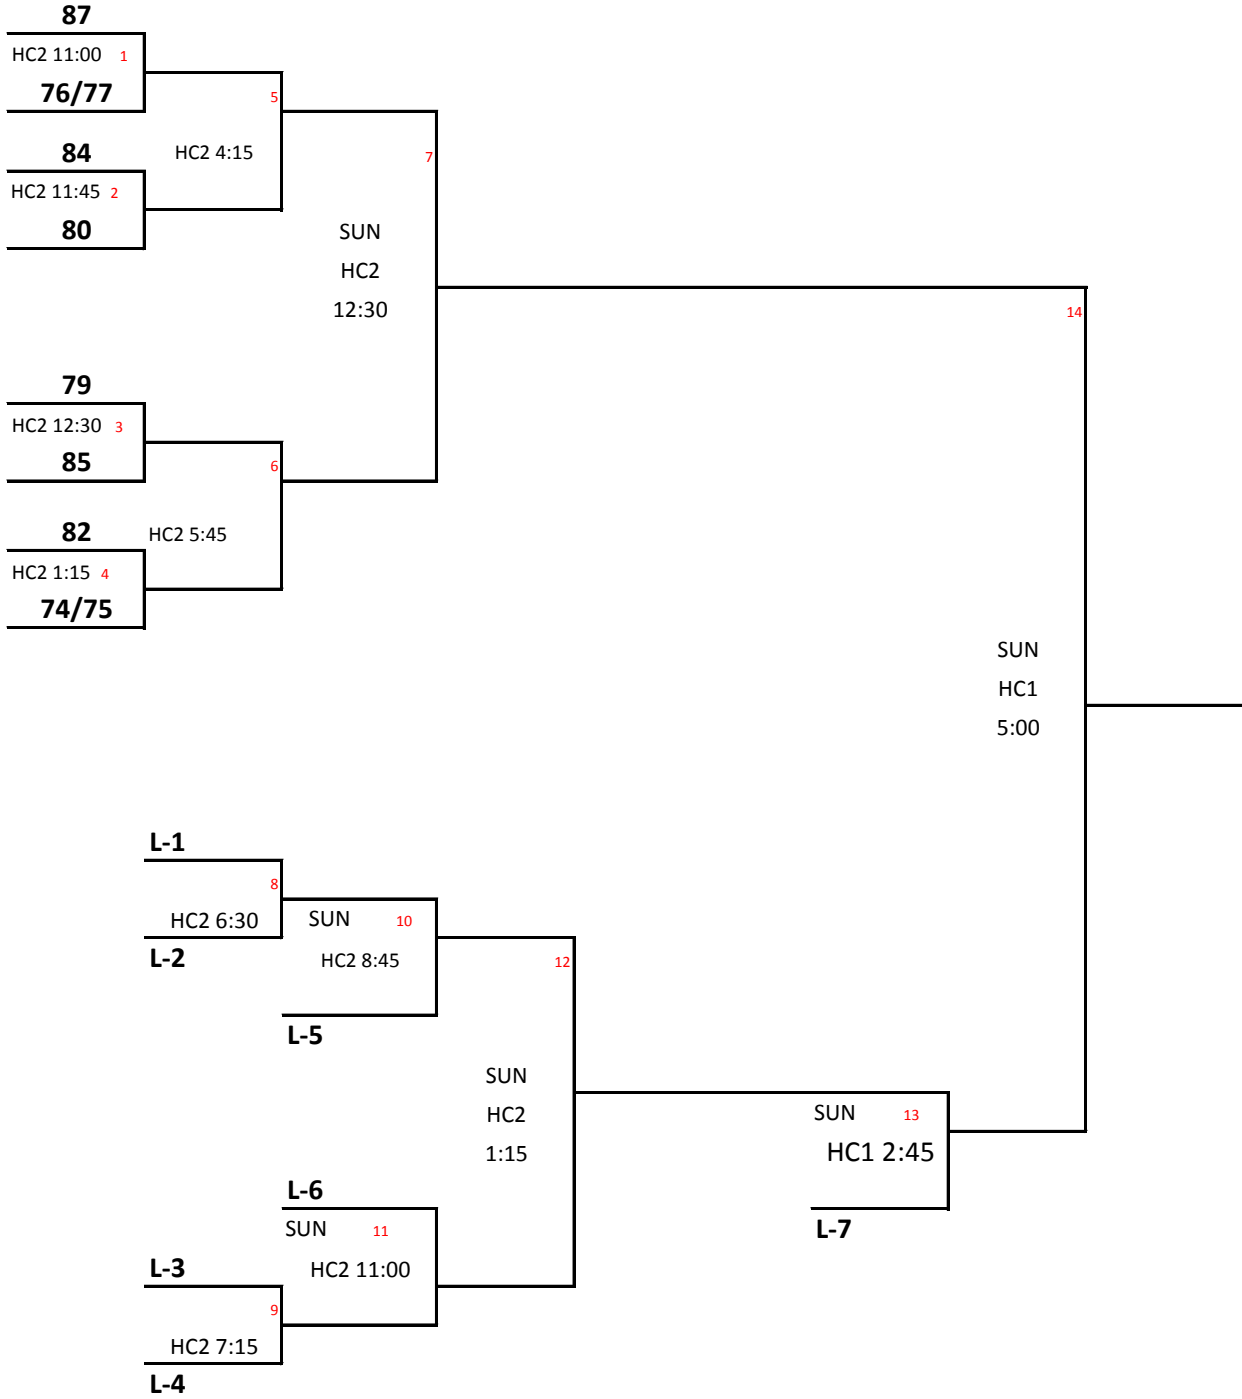

74 thru 87

88 thru 99

00 thru 13

ALL GAMES BELOW ON FIELD #1 (EXCEPT #12)

61 thru 71

All games on field #2 except Championship

61-68		
Sat	final	
2:00	score	
69/72		

69/72		
Sat	final	
5:00	score	
71		

61-68		
Sun	final	
10:15	score	
71		

If all teams are 1-1 at end of round r
run differential will be used to deter
championship game participants

If 1 team is 2-0 they advance to
championship vs the winner of the c
games head to head match up

Lady Knights

LK13		
Sat HC2	final	
8:45	score	
LK10		

LK07		
Sat HC2	final	
10:15	score	
LK10		

LK07		
Sat HC1	final	
12:30	score	
LK13		

LK #1		
Sun HC1 1	Sun HC 1	3:30
10:15		
LK # 2		
L1		
Sun HC2	Sun HC 1	3:30
2:00		
LK #3		

If all teams are 1-1 at end of round r
run differential will be used to deter
ranking for Sundays games. LK1 beir
top seed.

If 1 team is 2-0 they are LK1. LK2 and
determined by head to head game.

LK1 and LK2 will have 2 chances to a
to Championship Game