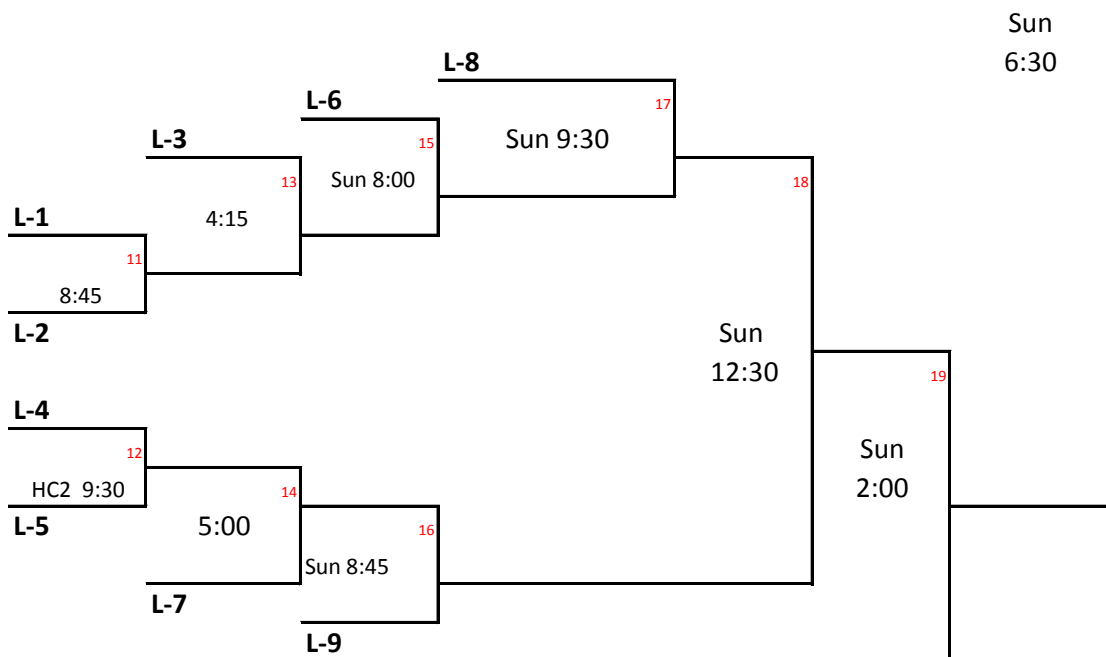

74 thru 87

88 thru 99

00 thru 13

ALL GAMES BELOW ON FIELD #1 (EXCEPT #12)

61 thru 71

All games on field #2 except Championship

61-68		
Sat	final	
2:00	score	
69/72		

69/72		
Sat	final	
5:00	score	
71		

61-68		
Sun	final	
10:15	score	
71		

If all teams are 1-1 at end of round r
run differential will be used to deter
championship game participants

If 1 team is 2-0 they advance to
championship vs the winner of the c
games head to head match up

Lady Knights

LK13		
Sat HC2	final	
8:45	score	
LK10		

LK07		
Sat HC2	final	
10:15	score	
LK10		

LK07		
Sat HC1	final	
12:30	score	
LK13		

LK #1		
Sun HC1 1	Sun HC 1	3:30
10:15		
LK # 2		
L1		
Sun HC2	Sun HC 1	3:30
2:00		
LK #3		

If all teams are 1-1 at end of round r
run differential will be used to deter
ranking for Sundays games. LK1 beir
top seed.

If 1 team is 2-0 they are LK1. LK2 and
determined by head to head game.

LK1 and LK2 will have 2 chances to a
to Championship Game